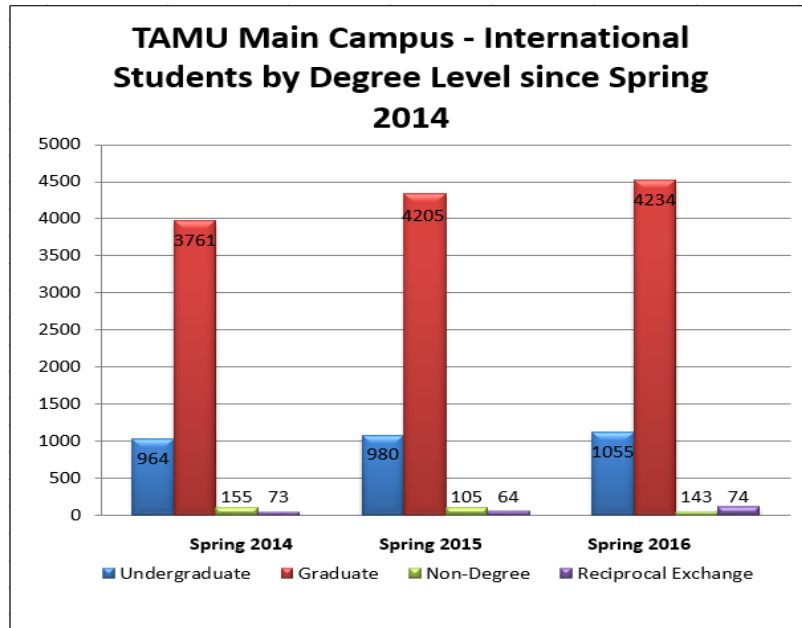

Total Student Population			
Classification	TAMU	TAMU	TAMU
	Main Campus	Galveston	HSC
Undergraduate	1055	15	1
Graduate	4234	18	179
Non-Degree Seeking	108	0	0
Reciprocal Exchange	74	0	0
Totals	5471	33	180

College/Program	Graduate	Undergraduate	Total
Bush School of Government & Public Service	46	0	46
College of Agriculture & Life Sciences	412	90	502
College of Architecture	268	48	316
Baylor College of Dentistry	27	1	28
College of Dwight Look College of Engineering	2146	474	2620
College of Education & Human Development	170	57	227
College of Geosciences	130	42	172
College of Liberal Arts	270	148	418
College of Medicine	56	0	56
College of Nursing	0	0	0
Irma Lerma Rangel College of Pharmacy	10	0	10
College of Science	421	68	489
Exchange Program	14	60	74
Galveston Campus	16	15	31
General Studies	0	23	23
Mays Business School	309	99	408
School of Law	7	0	7
School of Public Health	86	0	86
Veterinary Medicine & Biomedical Sciences	64	30	94
English Language Institute		77	77