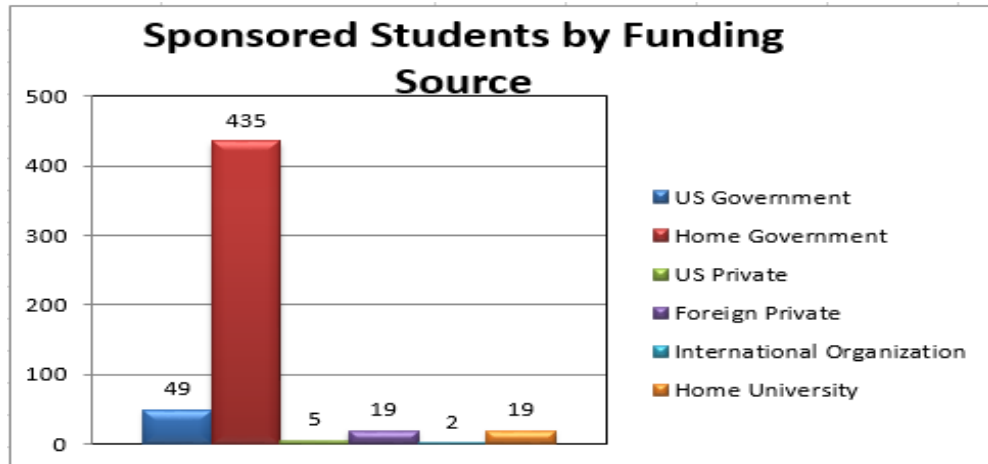

Total Student Population			
Classification	TAMU	TAMU	TAMU
	Main Campus	Galveston	HSC
Undergraduate	1055	15	1
Graduate	4234	18	179
Non-Degree Seeking	108	0	0
Reciprocal Exchange	74	0	0
Totals	5471	33	180

College/Program	Graduate	Undergraduate	Total
Bush School of Government & Public Service	46	0	46
College of Agriculture & Life Sciences	412	90	502
College of Architecture	268	48	316
Baylor College of Dentistry	27	1	28
College of Dwight Look College of Engineering	2146	474	2620
College of Education & Human Development	170	57	227
College of Geosciences	130	42	172
College of Liberal Arts	270	148	418
College of Medicine	56	0	56
College of Nursing	0	0	0
Irma Lerma Rangel College of Pharmacy	10	0	10
College of Science	421	68	489
Exchange Program	14	60	74
Galveston Campus	16	15	31
General Studies	0	23	23
Mays Business School	309	99	408
School of Law	7	0	7
School of Public Health	86	0	86
Veterinary Medicine & Biomedical Sciences	64	30	94
English Language Institute		77	77