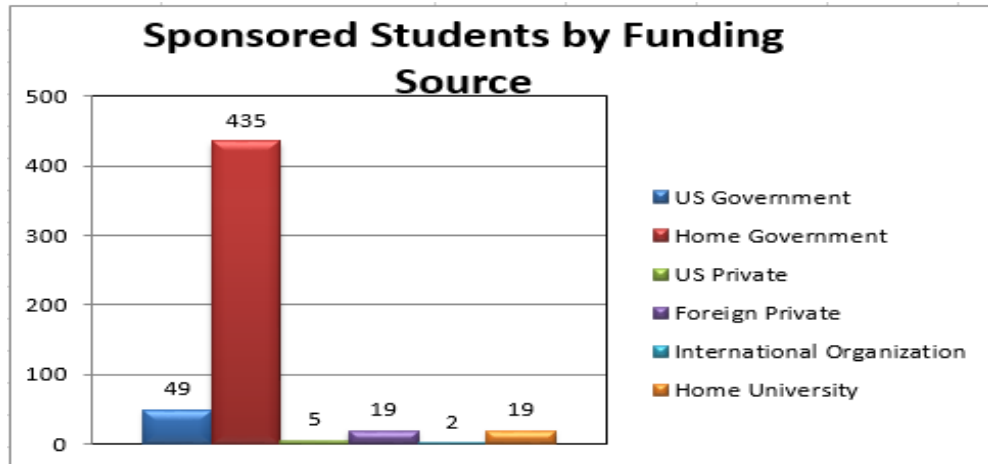

Total Student Population			
Classification	TAMU Main Campus	TAMU Galveston	TAMU HSC
Undergraduate	1055	15	1
Graduate	4234	18	179
Non-Degree Seeking	108	0	0
Reciprocal Exchange	74	0	0
Totals	5471	33	180

College/Program	Graduate	Undergraduate	Total
Bush School of Government & Public Service	46	0	46
College of Agriculture & Life Sciences	412	90	502
College of Architecture	268	48	316
Baylor College of Dentistry	27	1	28
College of Dwight Look College of Engineering	2146	474	2620
College of Education & Human Development	170	57	227
College of Geosciences	130	42	172
College of Liberal Arts	270	148	418
College of Medicine	56	0	56
College of Nursing	0	0	0
Irma Lerma Rangel College of Pharmacy	10	0	10
College of Science	421	68	489
Exchange Program	14	60	74
Galveston Campus	16	15	31
General Studies	0	23	23
Mays Business School	309	99	408
School of Law	7	0	7
School of Public Health	86	0	86
Veterinary Medicine & Biomedical Sciences	64	30	94
English Language Institute		77	77