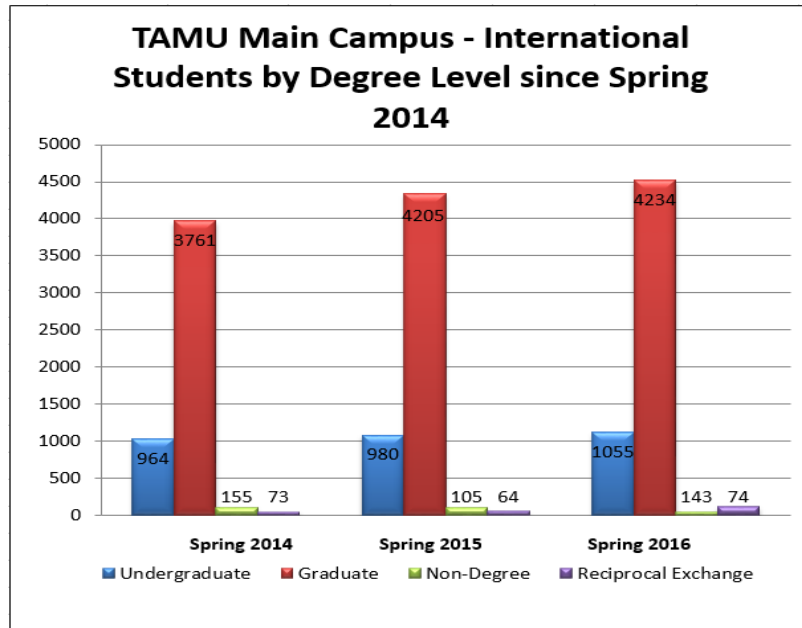

Total Student Population			
Classification	TAMU Main Campus	TAMU Galveston	TAMU HSC
Undergraduate	1055	15	1
Graduate	4234	18	179
Non-Degree Seeking	108	0	0
Reciprocal Exchange	74	0	0
Totals	5471	33	180

College/Program	Graduate	Undergraduate	Total
Bush School of Government & Public Service	46	0	46
College of Agriculture & Life Sciences	412	90	502
College of Architecture	268	48	316
Baylor College of Dentistry	27	1	28
College of Dwight Look College of Engineering	2146	474	2620
College of Education & Human Development	170	57	227
College of Geosciences	130	42	172
College of Liberal Arts	270	148	418
College of Medicine	56	0	56
College of Nursing	0	0	0
Irma Lerma Rangel College of Pharmacy	10	0	10
College of Science	421	68	489
Exchange Program	14	60	74
Galveston Campus	16	15	31
General Studies	0	23	23
Mays Business School	309	99	408
School of Law	7	0	7
School of Public Health	86	0	86
Veterinary Medicine & Biomedical Sciences	64	30	94
English Language Institute		77	77