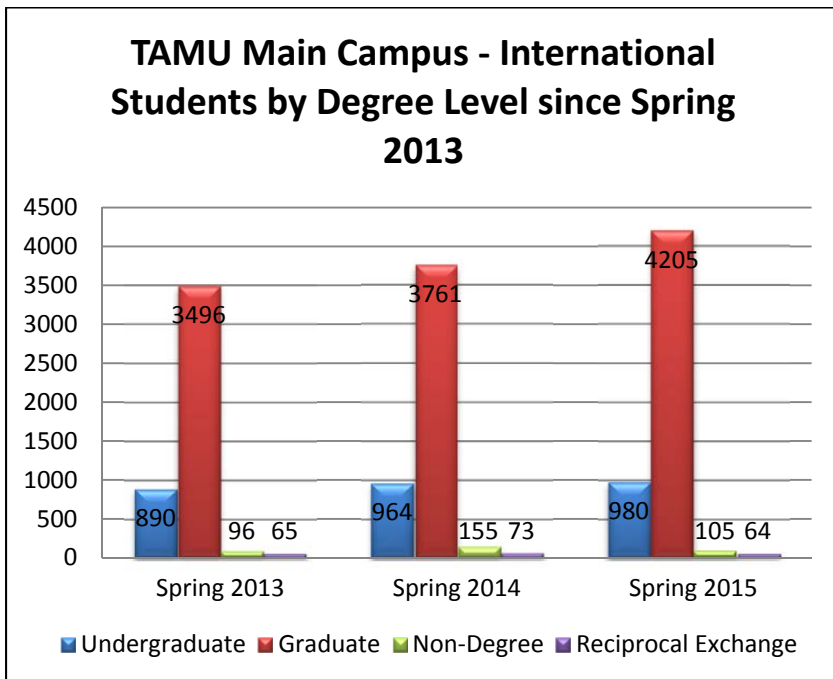

Total Student Population			
Classification	TAMU		
	Main Campus	TAMU Galveston	TAMU HSC
Undergraduate	965	14	1
Graduate	4024	18	163
Non-Degree Seeking	105	0	0
Reciprocal Exchange	64	0	0
Totals	5158	32	164

College	Graduate	Undergraduate	Totals
Bush School of Government & Public Service	41	0	41
College of Agriculture & Life Sciences	396	94	490
College of Architecture	270	37	307
Baylor College of Dentistry	11	0	11
College of Dwight Look College of Engineering	2100	447	2547
College of Education & Human Development	180	46	226
College of Geosciences	120	34	154
College of Liberal Arts	260	131	391
College of Medicine	53	0	53
College of Nursing	0	1	1
Irma Lerma Rangel College of Pharmacy	4	0	4
College of Science	405	77	482
Exchange Program	11	53	64
Galveston Campus	14	18	32
General Studies	0	24	24
Mays Business School	105	239	344
School of Law	7	0	7
School of Public Health	94	0	94
Veterinary Medicine & Biomedical Sciences	58	24	82