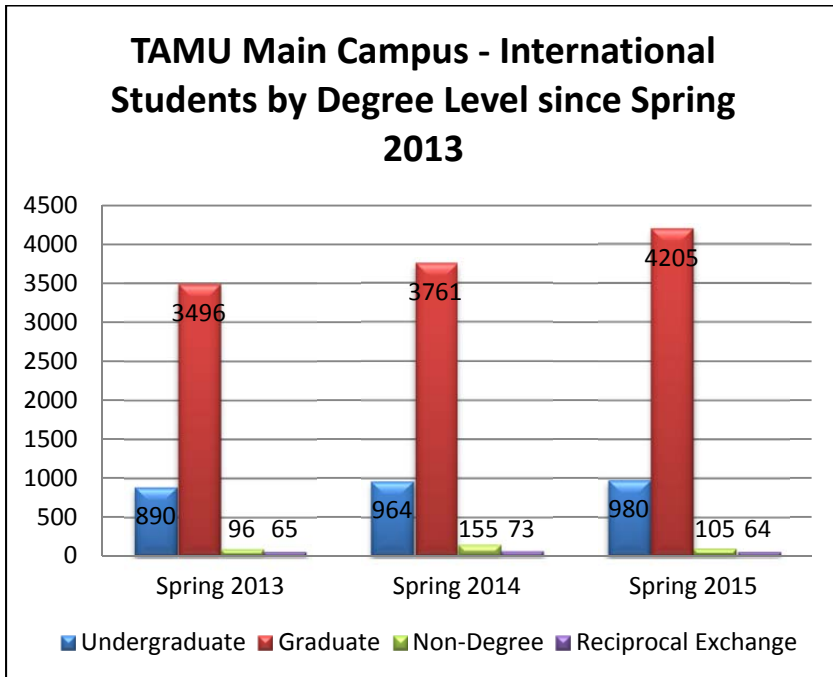

Total Student Population			
Classification	TAMU		
	Main Campus	TAMU Galveston	TAMU HSC
Undergraduate	965	14	1
Graduate	4024	18	163
Non-Degree Seeking	105	0	0
Reciprocal Exchange	64	0	0
Totals	5158	32	164

College	Graduate	Undergraduate	Totals
Bush School of Government & Public Service	41	0	41
College of Agriculture & Life Sciences	396	94	490
College of Architecture	270	37	307
Baylor College of Dentistry	11	0	11
College of Dwight Look College of Engineering	2100	447	2547
College of Education & Human Development	180	46	226
College of Geosciences	120	34	154
College of Liberal Arts	260	131	391
College of Medicine	53	0	53
College of Nursing	0	1	1
Irma Lerma Rangel College of Pharmacy	4	0	4
College of Science	405	77	482
Exchange Program	11	53	64
Galveston Campus	14	18	32
General Studies	0	24	24
Mays Business School	105	239	344
School of Law	7	0	7
School of Public Health	94	0	94
Veterinary Medicine & Biomedical Sciences	58	24	82