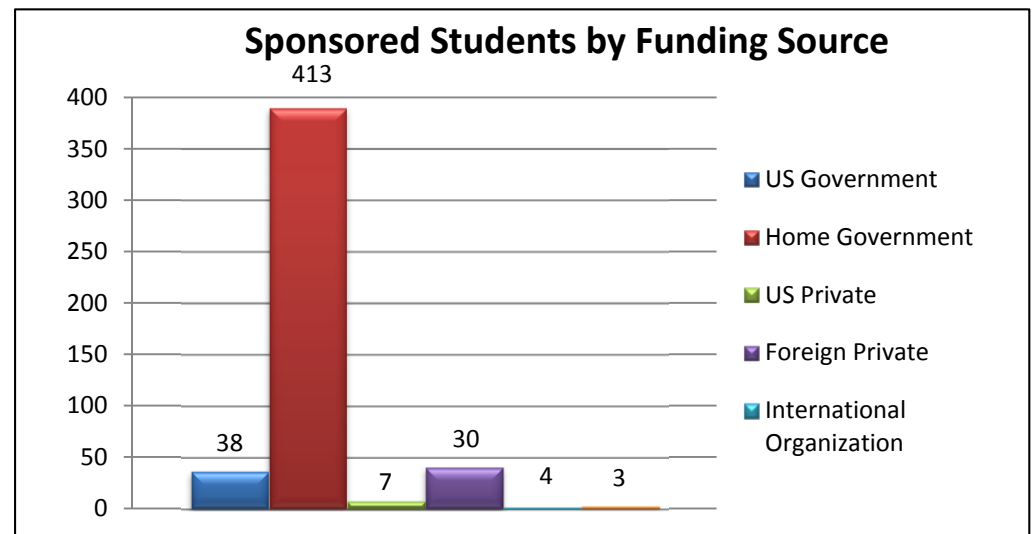

Total Student Population			
Classification	TAMU		
	Main Campus	TAMU Galveston	TAMU HSC
Undergraduate	965	14	1
Graduate	4024	18	163
Non-Degree Seeking	105	0	0
Reciprocal Exchange	64	0	0
Totals	5158	32	164

College	Graduate	Undergraduate	Totals
Bush School of Government & Public Service	41	0	41
College of Agriculture & Life Sciences	396	94	490
College of Architecture	270	37	307
Baylor College of Dentistry	11	0	11
College of Dwight Look College of Engineering	2100	447	2547
College of Education & Human Development	180	46	226
College of Geosciences	120	34	154
College of Liberal Arts	260	131	391
College of Medicine	53	0	53
College of Nursing	0	1	1
Irma Lerma Rangel College of Pharmacy	4	0	4
College of Science	405	77	482
Exchange Program	11	53	64
Galveston Campus	14	18	32
General Studies	0	24	24
Mays Business School	105	239	344
School of Law	7	0	7
School of Public Health	94	0	94
Veterinary Medicine & Biomedical Sciences	58	24	82