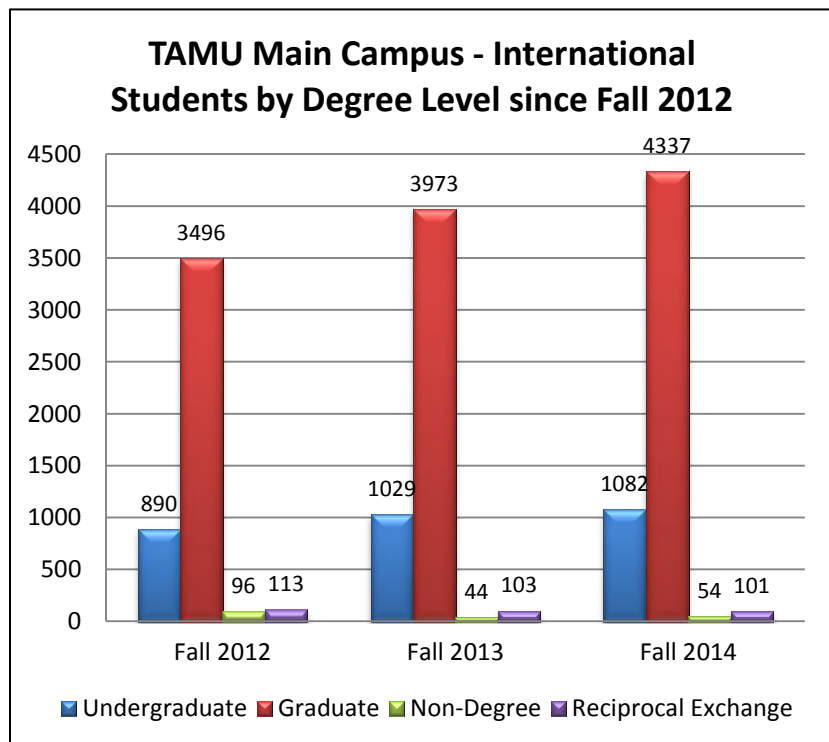

Total Student Population			
Classification	TAMU	TAMU	TAMU
	Main Campus	Galveston	HSC
Undergraduate	1082	14	3
Graduate	4337	18	161
Non-Degree Seeking	54	0	0
Reciprocal Exchange	101	0	0
Totals	5574	32	164

College	Graduate	Undergraduate	Totals
Bush School of Government & Public Service	44	0	44
College of Agriculture & Life Sciences	390	115	505
College of Architecture	296	40	336
Baylor College of Dentistry	10	2	12
College of Dwight Look College of Engineering	2221	460	2681
College of Education & Human Development	201	46	247
College of Geosciences	130	37	167
College of Liberal Arts	300	136	436
College of Medicine	54	0	54
College of Nursing	0	1	1
Irma Lerma Rangel College of Pharmacy	8	0	8
College of Science	412	108	520
Exchange Program	30	71	101
Galveston Campus	14	14	28
General Studies	0	34	34
Mays Business School	301	113	414
School of Law	7	0	7
School of Public Health	89	0	89
Veterinary Medicine & Biomedical Sciences	57	29	86