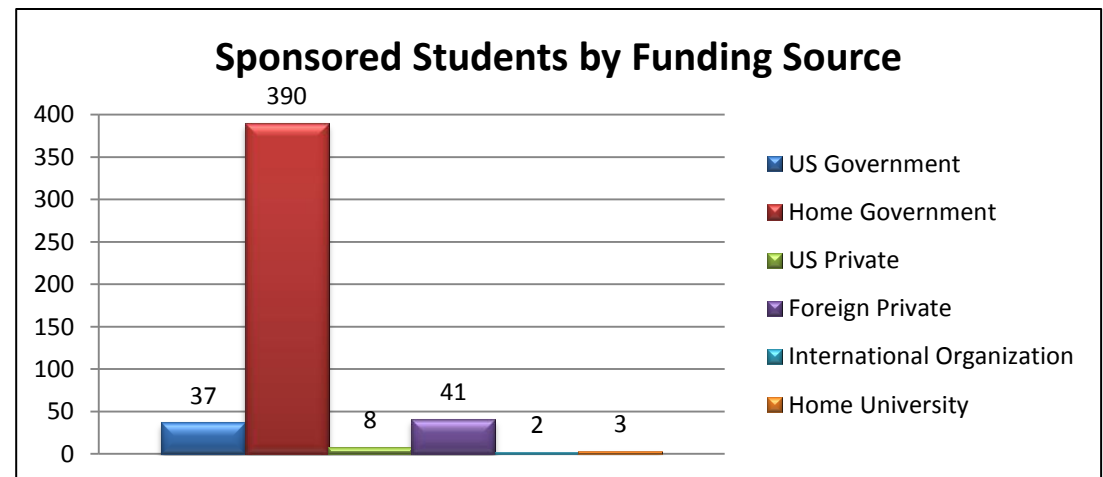

Total Student Population			
Classification	TAMU	TAMU	TAMU
	Main Campus	Galveston	HSC
Undergraduate	1082	14	3
Graduate	4337	18	161
Non-Degree Seeking	54	0	0
Reciprocal Exchange	101	0	0
Totals	5574	32	164

College	Graduate	Undergraduate	Totals
Bush School of Government & Public Service	44	0	44
College of Agriculture & Life Sciences	390	115	505
College of Architecture	296	40	336
Baylor College of Dentistry	10	2	12
College of Dwight Look College of Engineering	2221	460	2681
College of Education & Human Development	201	46	247
College of Geosciences	130	37	167
College of Liberal Arts	300	136	436
College of Medicine	54	0	54
College of Nursing	0	1	1
Irma Lerma Rangel College of Pharmacy	8	0	8
College of Science	412	108	520
Exchange Program	30	71	101
Galveston Campus	14	14	28
General Studies	0	34	34
Mays Business School	301	113	414
School of Law	7	0	7
School of Public Health	89	0	89
Veterinary Medicine & Biomedical Sciences	57	29	86