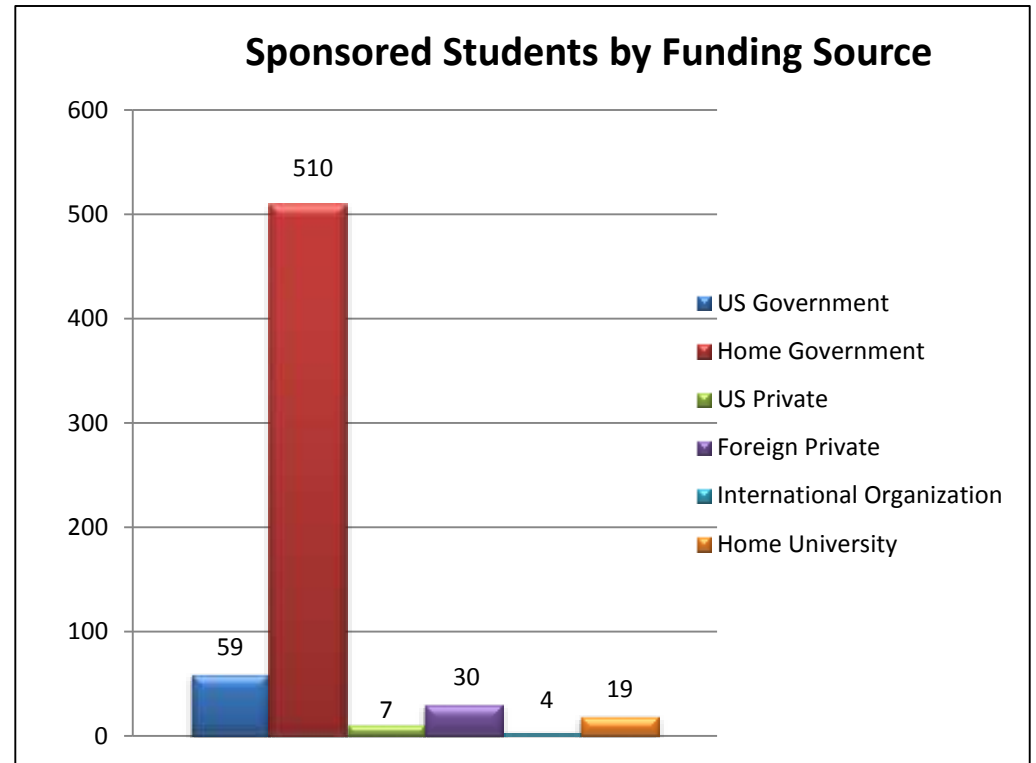

International Students by Country

Country	Main Campus	Galveston	HSC
Afghanistan	6		
Albania	1		
Algeria		1	
Angola	3		
Antigua & Barbuda	1		
Argentina	14		
Armenia	1		
Australia	13		
Austria	2		
Azerbaijan	6		
Bahamas	5	1	
Bangladesh	28		
Belarus	5		
Belgium	3		
Belize	3		
Bolivia	11		
Botswana	2		
Brazil	81		
Cambodia	1		
Cameroon	10		
Canada	59	4	
Chile	10		
China	1795	4	51
Colombia	58		
Congo	3		
Costa Rica	10		
Cote D'Ivoire	2		
Croatia	1		
Cuba	1		
Czech Republic	4		
Denmark	4	1	
Ecuador	25	1	
Egypt	48		
El Salvador	27		
Equatorial	2		
Estonia	1		
Ethiopia	4		
France	34	1	
Gabon	1		
Gaza Strip	1		
Germany	25		
Ghana	16		1
Greece	5		1
Grenada	1		
Guatemala	26		
Haiti			1
Honduras	35	1	1
Hong Kong	12		

Country	Main Campus	Galveston	HSC
Hungary	2	1	
India	1233	2	32
Indonesia	45		1
Iran	183		1
Iraq	25		
Ireland	2	1	1
Israel	5		
Italy	9	1	
Jamaica	4		2
Japan	23	1	1
Jordan	14		
Kazakhstan	5		
Kenya	5		3
Kosovo	1		
Kuwait	19	2	1
Latvia	1		
Lebanon	12		1
Libya	5	1	
Lithuania	2		
Macao	1		
Macedonia	1		
Madagascar	2		
Malawi	1		
Malaysia	31	1	
Mauritius	1		
Mexico	427	4	2
Mongolia	2		
Morocco	2		
Nepal	34		
Netherlands	6	1	
New Zealand	7		
Nicaragua			4
Nigeria	59	1	38
Northern Ireland	1		
Norway	6		
Oman	7		
Pakistan	38		2
Palestine	1		
Panama	15		
Paraguay	2		
Peru	14		2
Philippines	7		
Poland	3		
Portugal	2		
Qatar	2		
Romania	2		
Russia	19		
Rwanda	4		

Country	Main Campus	Galveston	HSC
Saudi Arabia	100		2
Serbia	3		
Sierra Leone	1		
Singapore	10		
Slovakia	2		
Slovenia	1		
South Africa	7		
South Korea	481	2	16
Spain	18		
Sri Lanka	10		1
St Kitts & Nevis	1		
Sudan	2		
Sweden	4		
Switzerland	5		
Syria	2		
Taiwan	155		2
Tajikistan	1		
Tanzania			1
Thailand	39		
Trinidad & Tobago	4		
Tunisia	7		
Turkey	92	1	
Uganda	1		
Ukraine	7	1	
United Arab Emirates	11		
United Kingdom	26	1	
Uruguay	2		
Uzbekistan	2		
Venezuela	42		2
Vietnam	66		1
West Bank	1		
Zambia	3		
Zimbabwe	3		1

Largest Representation by Country			
TAMU Main Campus	TAMU Galveston	TAMU HSC	
China	1795	Canada	6
China	1795	China	51
India	1233	China	4
India	1233	Nigeria	38
South Korea	481	Mexico	4
South Korea	481	India	32
Mexico	427	South Korea	2
Mexico	427	South Korea	16
Iran	183	Kuwait	2
Iran	183	Nicaragua	4
126 Countries Represented	25 Countries Represented	27 Countries Represented	
130 Countries Total Represented			

Notes: Total numbers of students from each country at Main Campus and Law School are combined and listed first.