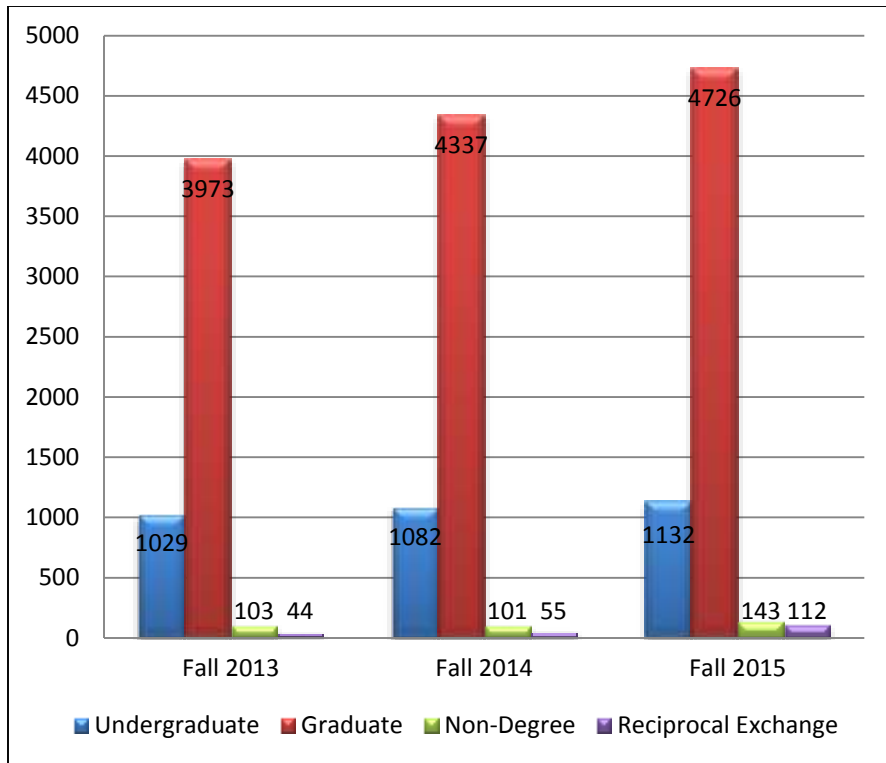

International Students by Country

Country	Main Campus	Galveston	HSC
Afghanistan	6		
Albania	1		
Algeria		1	
Angola	3		
Antigua & Barbuda	1		
Argentina	14		
Armenia	1		
Australia	13		
Austria	2		
Azerbaijan	6		
Bahamas	5	1	
Bangladesh	28		
Belarus	5		
Belgium	3		
Belize	3		
Bolivia	11		
Botswana	2		
Brazil	81		
Cambodia	1		
Cameroon	10		
Canada	59	4	
Chile	10		
China	1795	4	51
Colombia	58		
Congo	3		
Costa Rica	10		
Cote D'Ivoire	2		
Croatia	1		
Cuba	1		
Czech Republic	4		
Denmark	4	1	
Ecuador	25	1	
Egypt	48		
El Salvador	27		
Equatorial	2		
Estonia	1		
Ethiopia	4		
France	34	1	
Gabon	1		
Gaza Strip	1		
Germany	25		
Ghana	16		1
Greece	5		1
Grenada	1		
Guatemala	26		
Haiti			1
Honduras	35	1	1
Hong Kong	12		

Country	Main Campus	Galveston	HSC
Hungary	2	1	
India	1233	2	32
Indonesia	45		1
Iran	183		1
Iraq	25		
Ireland	2	1	1
Israel	5		
Italy	9	1	
Jamaica	4		2
Japan	23	1	1
Jordan	14		
Kazakhstan	5		
Kenya	5		3
Kosovo	1		
Kuwait	19	2	1
Latvia	1		
Lebanon	12		1
Libya	5	1	
Lithuania	2		
Macao	1		
Macedonia	1		
Madagascar	2		
Malawi	1		
Malaysia	31	1	
Mauritius	1		
Mexico	427	4	2
Mongolia	2		
Morocco	2		
Nepal	34		
Netherlands	6	1	
New Zealand	7		
Nicaragua			4
Nigeria	59	1	38
Northern Ireland	1		
Norway	6		
Oman	7		
Pakistan	38		2
Palestine	1		
Panama	15		
Paraguay	2		
Peru	14		2
Philippines	7		
Poland	3		
Portugal	2		
Qatar	2		
Romania	2		
Russia	19		
Rwanda	4		

Country	Main Campus	Galveston	HSC
Saudi Arabia	100		2
Serbia	3		
Sierra Leone	1		
Singapore	10		
Slovakia	2		
Slovenia	1		
South Africa	7		
South Korea	481	2	16
Spain	18		
Sri Lanka	10		1
St Kitts & Nevis	1		
Sudan	2		
Sweden	4		
Switzerland	5		
Syria	2		
Taiwan	155		2
Tajikistan	1		
Tanzania			1
Thailand	39		
Trinidad & Tobago	4		
Tunisia	7		
Turkey	92	1	
Uganda	1		
Ukraine	7	1	
United Arab Emirates	11		
United Kingdom	26	1	
Uruguay	2		
Uzbekistan	2		
Venezuela	42		2
Vietnam	66		1
West Bank	1		
Zambia	3		
Zimbabwe	3		1
Largest Representation by Country			
TAMU Main Campus	TAMU Galveston	TAMU HSC	
China 1795	Canada 6	China	51
India 1233	China 4	Nigeria	38
South Korea 481	Mexico 4	India	32
Mexico 427	South Korea 2	South Korea	16
Iran 183	Kuwait 2	Nicaragua	4
126 Countries Represented	25 Countries Represented	27 Countries Represented	
130 Countries Total Represented			

Notes: Total numbers of students from each country at Main Campus and Law School are combined and listed first.