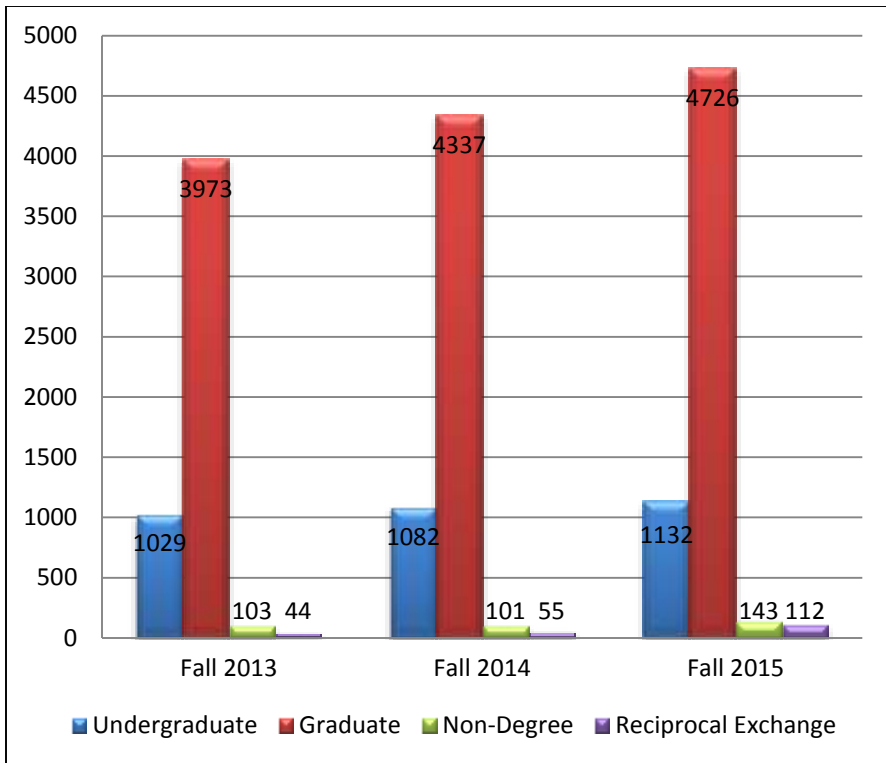

International Students by Country

Country	Main Campus	Galveston	HSC
Afghanistan	6		
Albania	1		
Algeria		1	
Angola	3		
Antigua & Barbuda	1		
Argentina	14		
Armenia	1		
Australia	13		
Austria	2		
Azerbaijan	6		
Bahamas	5	1	
Bangladesh	28		
Belarus	5		
Belgium	3		
Belize	3		
Bolivia	11		
Botswana	2		
Brazil	81		
Cambodia	1		
Cameroon	10		
Canada	59	4	
Chile	10		
China	1795	4	51
Colombia	58		
Congo	3		
Costa Rica	10		
Cote D'Ivoire	2		
Croatia	1		
Cuba	1		
Czech Republic	4		
Denmark	4	1	
Ecuador	25	1	
Egypt	48		
El Salvador	27		
Equatorial	2		
Estonia	1		
Ethiopia	4		
France	34	1	
Gabon	1		
Gaza Strip	1		
Germany	25		
Ghana	16		1
Greece	5		1
Grenada	1		
Guatemala	26		
Haiti			1
Honduras	35	1	1
Hong Kong	12		

Country	Main Campus	Galveston	HSC
Hungary	2	1	
India	1233	2	32
Indonesia	45		1
Iran	183		1
Iraq	25		
Ireland	2	1	1
Israel	5		
Italy	9	1	
Jamaica	4		2
Japan	23	1	1
Jordan	14		
Kazakhstan	5		
Kenya	5		3
Kosovo	1		
Kuwait	19	2	1
Latvia	1		
Lebanon	12		1
Libya	5	1	
Lithuania	2		
Macao	1		
Macedonia	1		
Madagascar	2		
Malawi	1		
Malaysia	31	1	
Mauritius	1		
Mexico	427	4	2
Mongolia	2		
Morocco	2		
Nepal	34		
Netherlands	6	1	
New Zealand	7		
Nicaragua			4
Nigeria	59	1	38
Northern Ireland	1		
Norway	6		
Oman	7		
Pakistan	38		2
Palestine	1		
Panama	15		
Paraguay	2		
Peru	14		2
Philippines	7		
Poland	3		
Portugal	2		
Qatar	2		
Romania	2		
Russia	19		
Rwanda	4		

Country	Main Campus	Galveston	HSC
Saudi Arabia	100		2
Serbia	3		
Sierra Leone	1		
Singapore	10		
Slovakia	2		
Slovenia	1		
South Africa	7		
South Korea	481	2	16
Spain	18		
Sri Lanka	10		1
St Kitts & Nevis	1		
Sudan	2		
Sweden	4		
Switzerland	5		
Syria	2		
Taiwan	155		2
Tajikistan	1		
Tanzania			1
Thailand	39		
Trinidad & Tobago	4		
Tunisia	7		
Turkey	92	1	
Uganda	1		
Ukraine	7	1	
United Arab Emirates	11		
United Kingdom	26	1	
Uruguay	2		
Uzbekistan	2		
Venezuela	42		2
Vietnam	66		1
West Bank	1		
Zambia	3		
Zimbabwe	3		1

Largest Representation by Country			
TAMU Main Campus	TAMU Galveston	TAMU HSC	
China	1795	Canada	6
China	1795	China	51
India	1233	China	4
India	1233	Nigeria	38
South Korea	481	Mexico	4
South Korea	481	India	32
Mexico	427	South Korea	2
Mexico	427	South Korea	16
Iran	183	Kuwait	2
Iran	183	Nicaragua	4
126 Countries Represented	25 Countries Represented	27 Countries Represented	
130 Countries Total Represented			

Notes: Total numbers of students from each country at Main Campus and Law School are combined and listed first.