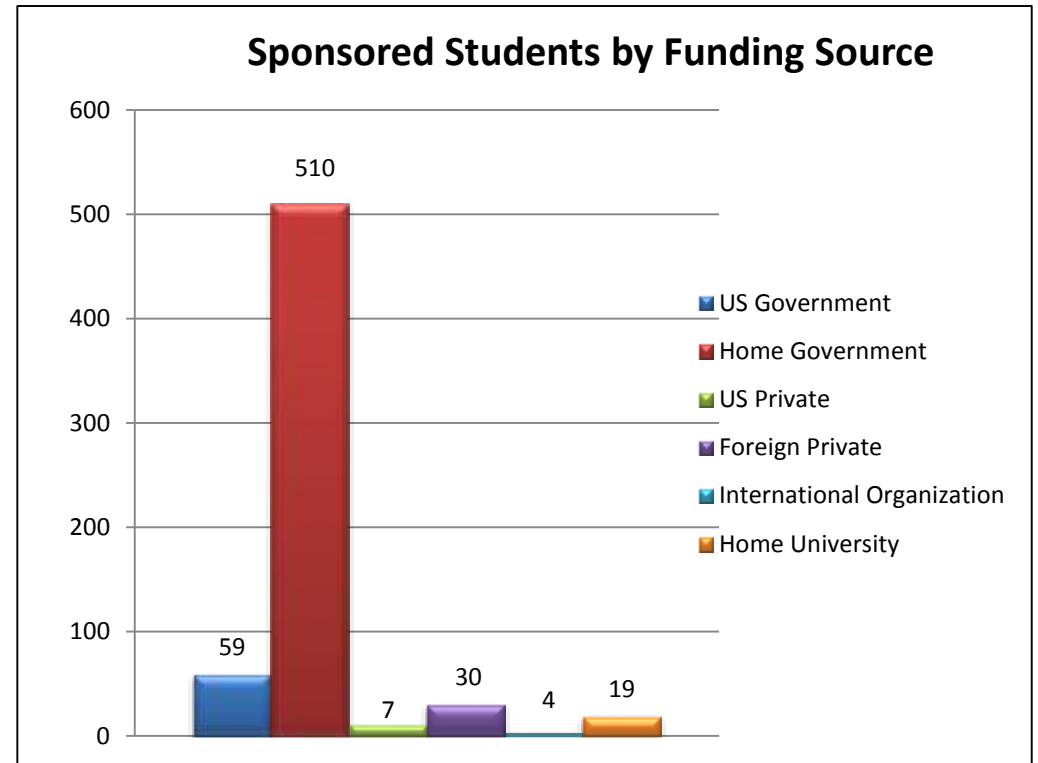

International Students by Country

Country	Main Campus	Galveston	HSC
Afghanistan	6		
Albania	1		
Algeria		1	
Angola	3		
Antigua & Barbuda	1		
Argentina	14		
Armenia	1		
Australia	13		
Austria	2		
Azerbaijan	6		
Bahamas	5	1	
Bangladesh	28		
Belarus	5		
Belgium	3		
Belize	3		
Bolivia	11		
Botswana	2		
Brazil	81		
Cambodia	1		
Cameroon	10		
Canada	59	4	
Chile	10		
China	1795	4	51
Colombia	58		
Congo	3		
Costa Rica	10		
Cote D'Ivoire	2		
Croatia	1		
Cuba	1		
Czech Republic	4		
Denmark	4	1	
Ecuador	25	1	
Egypt	48		
El Salvador	27		
Equatorial	2		
Estonia	1		
Ethiopia	4		
France	34	1	
Gabon	1		
Gaza Strip	1		
Germany	25		
Ghana	16		1
Greece	5		1
Grenada	1		
Guatemala	26		
Haiti			1
Honduras	35	1	1
Hong Kong	12		

Country	Main Campus	Galveston	HSC
Hungary	2	1	
India	1233	2	32
Indonesia	45		1
Iran	183		1
Iraq	25		
Ireland	2	1	1
Israel	5		
Italy	9	1	
Jamaica	4		2
Japan	23	1	1
Jordan	14		
Kazakhstan	5		
Kenya	5		3
Kosovo	1		
Kuwait	19	2	1
Latvia	1		
Lebanon	12		1
Libya	5	1	
Lithuania	2		
Macao	1		
Macedonia	1		
Madagascar	2		
Malawi	1		
Malaysia	31	1	
Mauritius	1		
Mexico	427	4	2
Mongolia	2		
Morocco	2		
Nepal	34		
Netherlands	6	1	
New Zealand	7		
Nicaragua			4
Nigeria	59	1	38
Northern Ireland	1		
Norway	6		
Oman	7		
Pakistan	38		2
Palestine	1		
Panama	15		
Paraguay	2		
Peru	14		2
Philippines	7		
Poland	3		
Portugal	2		
Qatar	2		
Romania	2		
Russia	19		
Rwanda	4		

Country	Main Campus	Galveston	HSC
Saudi Arabia	100		2
Serbia	3		
Sierra Leone	1		
Singapore	10		
Slovakia	2		
Slovenia	1		
South Africa	7		
South Korea	481	2	16
Spain	18		
Sri Lanka	10		1
St Kitts & Nevis	1		
Sudan	2		
Sweden	4		
Switzerland	5		
Syria	2		
Taiwan	155		2
Tajikistan	1		
Tanzania			1
Thailand	39		
Trinidad & Tobago	4		
Tunisia	7		
Turkey	92	1	
Uganda	1		
Ukraine	7	1	
United Arab Emirates	11		
United Kingdom	26	1	
Uruguay	2		
Uzbekistan	2		
Venezuela	42		2
Vietnam	66		1
West Bank	1		
Zambia	3		
Zimbabwe	3		1
Largest Representation by Country			
TAMU Main Campus	TAMU Galveston	TAMU HSC	
China 1795	Canada 6	China	51
India 1233	China 4	Nigeria	38
South Korea 481	Mexico 4	India	32
Mexico 427	South Korea 2	South Korea	16
Iran 183	Kuwait 2	Nicaragua	4
126 Countries Represented	25 Countries Represented	27 Countries Represented	
130 Countries Total Represented			

Notes: Total numbers of students from each country at Main Campus and Law School are combined and listed first.