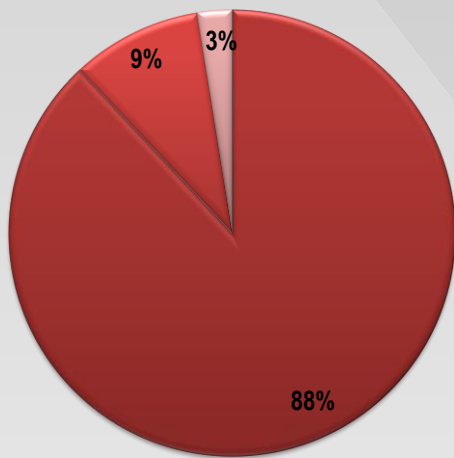

International Student Conference

Spring 2014 Attendance Statistics

Student Attendance

Overall

By Degree Level

By Visa Type

■ Student ■ Guest ■ Staff/Faculty

■ Bachelors
 ■ Masters
 ■ Doctorate
 ■ Non-Degree Seeking

■ A-1 ■ F-1 ■ H-4 ■ J-1 ■ J-2 ■ Other

Attendance Change

In Spring 2014, ISS welcomed 269 students and guests to the International Student Conference.

The Spring 2014 ISC was the most highly attended Spring Conference to date!