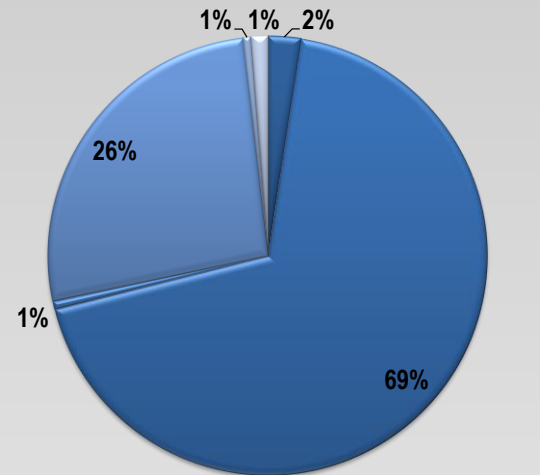

International Student Conference

Spring 2014 Attendance Statistics

Student Attendance

Overall

By Degree Level

By Visa Type

■ Student ■ Guest ■ Staff/Faculty

■ Bachelors
 ■ Masters
 ■ Doctorate
 ■ Non-Degree Seeking

■ A-1 ■ F-1 ■ H-4 ■ J-1 ■ J-2 ■ Other

Attendance Change

In Spring 2014, ISS welcomed 269 students and guests to the International Student Conference.

The Spring 2014 ISC was the most highly attended Spring Conference to date!