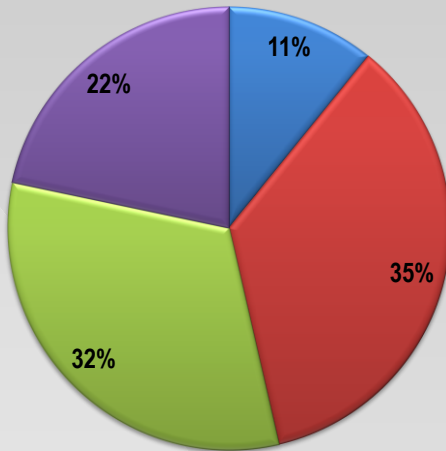

International Student Conference

Spring 2014 Attendance Statistics

Student Attendance

Overall

By Degree Level

By Visa Type

■ Student ■ Guest ■ Staff/Faculty

■ Bachelors
 ■ Masters
 ■ Doctorate
 ■ Non-Degree Seeking

■ A-1 ■ F-1 ■ H-4 ■ J-1 ■ J-2 ■ Other

Attendance Change

In Spring 2014, ISS welcomed 269 students and guests to the International Student Conference.

The Spring 2014 ISC was the most highly attended Spring Conference to date!