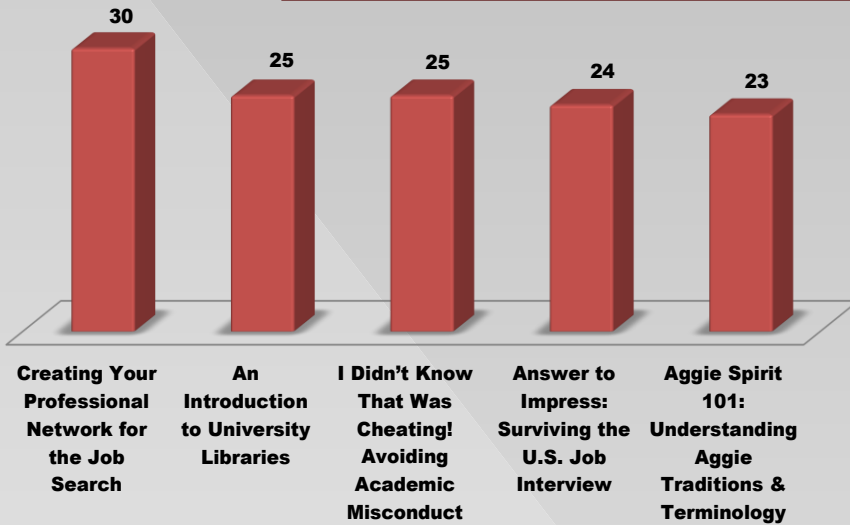

International Student Conference

Spring 2014 Attendance Statistics

Student Attendance

Overall

By Degree Level

By Visa Type

■ Student ■ Guest ■ Staff/Faculty

■ Bachelors
 ■ Masters
 ■ Doctorate
 ■ Non-Degree Seeking

■ A-1 ■ F-1 ■ H-4 ■ J-1 ■ J-2 ■ Other

Attendance Change

In Spring 2014, ISS welcomed 269 students and guests to the International Student Conference.

The Spring 2014 ISC was the most highly attended Spring Conference to date!

Top Sessions

Attended

Overall

Recommended

- Thesis Preparation and Clearance: What You Need to Know
- I Didn't Know That Was Cheating! Avoiding Academic Misconduct
- Curricular Practical Training (CPT): What to Know Before You Apply
- U.S. Police: Keeping You Safe
- New to Bryan/College Station: How to Navigate Your Community