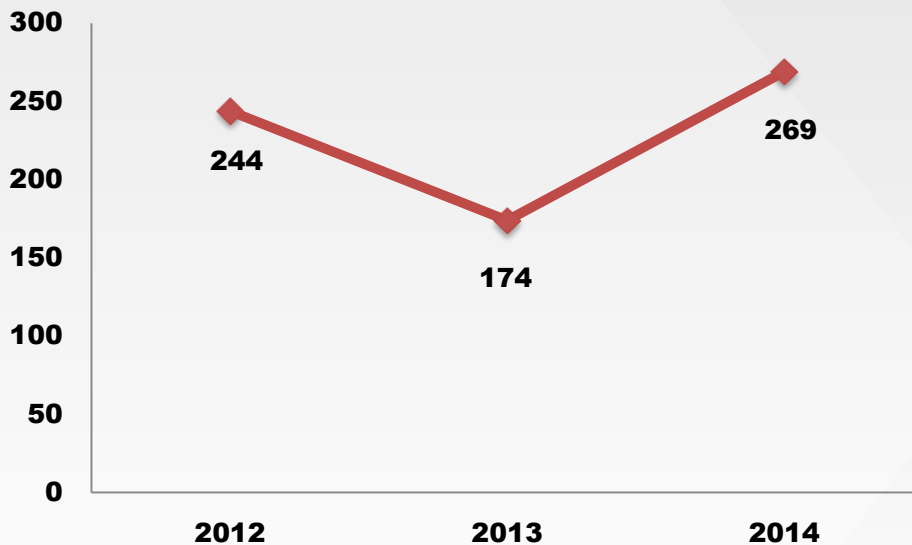

International Student Conference

Spring 2014 Attendance Statistics

Student Attendance

Overall

By Degree Level

By Visa Type

■ Student ■ Guest ■ Staff/Faculty

■ Bachelors
 ■ Masters
 ■ Doctorate
 ■ Non-Degree Seeking

■ A-1 ■ F-1 ■ H-4 ■ J-1 ■ J-2 ■ Other

Attendance Change

In Spring 2014, ISS welcomed 269 students and guests to the International Student Conference.

The Spring 2014 ISC was the most highly attended Spring Conference to date!