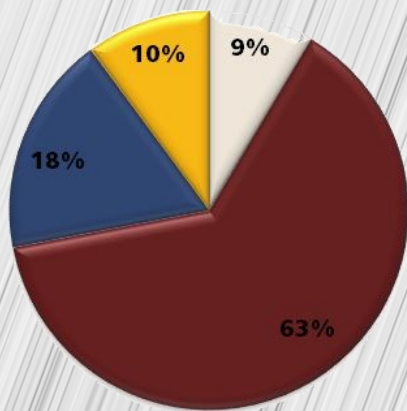

International Student Conference Fall 2014

Attendance Statistics

Overall Attendance

Degree Level

- Undergraduate
- Masters
- PhD
- Non-Degree Seeking

- Faculty/Staff
- New Students
- Current Students
- Guest

Visa Type

- F-1
- J-1
- Other

Fall ISC Attendance Growth

**The Fall 2014 ISC was the
highest attended conference
we have ever had!**

International
Student Conference
August 28, 2014
International Student Services

Session Statistics

Top Sessions Overall

Top Sessions for New Students

Top Sessions for Current Students