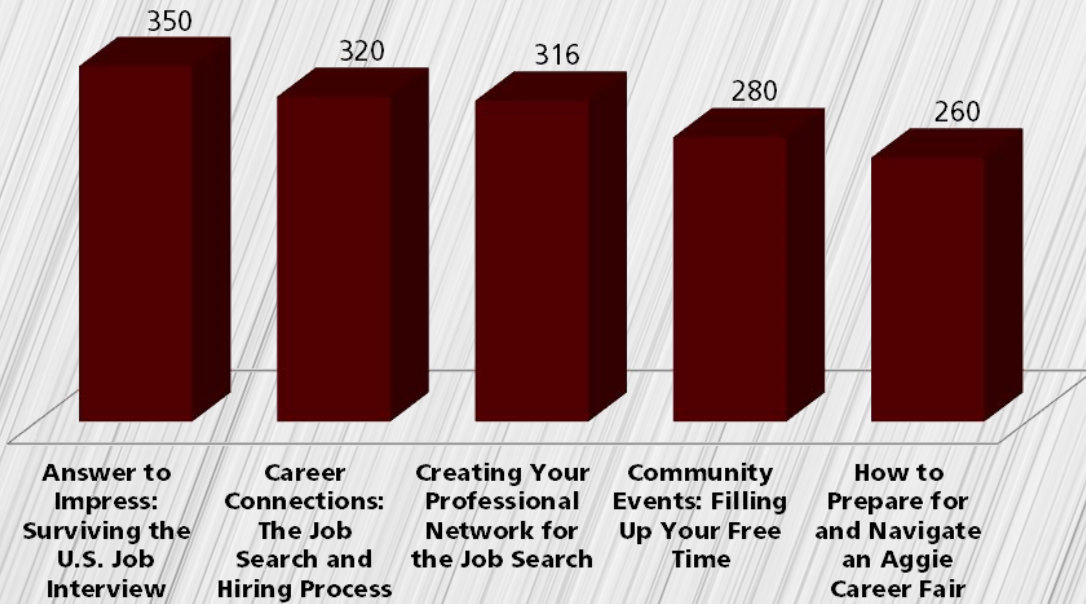

Visa Type

- F-1
- J-1
- Other

Fall ISC Attendance Growth

**The Fall 2014 ISC was the
highest attended conference
we have ever had!**

International
Student Conference
August 28, 2014
International Student Services

Session Statistics

Top Sessions Overall

Top Sessions for New Students

Top Sessions for Current Students