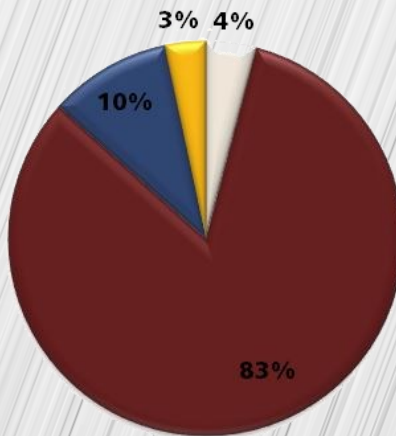

International Student Conference Fall 2014

Attendance Statistics

Overall Attendance

Degree Level

- Undergraduate
- Masters
- PhD
- Non-Degree Seeking

- Faculty/Staff
- New Students
- Current Students
- Guest

Visa Type

- F-1
- J-1
- Other

Fall ISC Attendance Growth

**The Fall 2014 ISC was the
highest attended conference
we have ever had!**

International
Student Conference
August 28, 2014
International Student Services