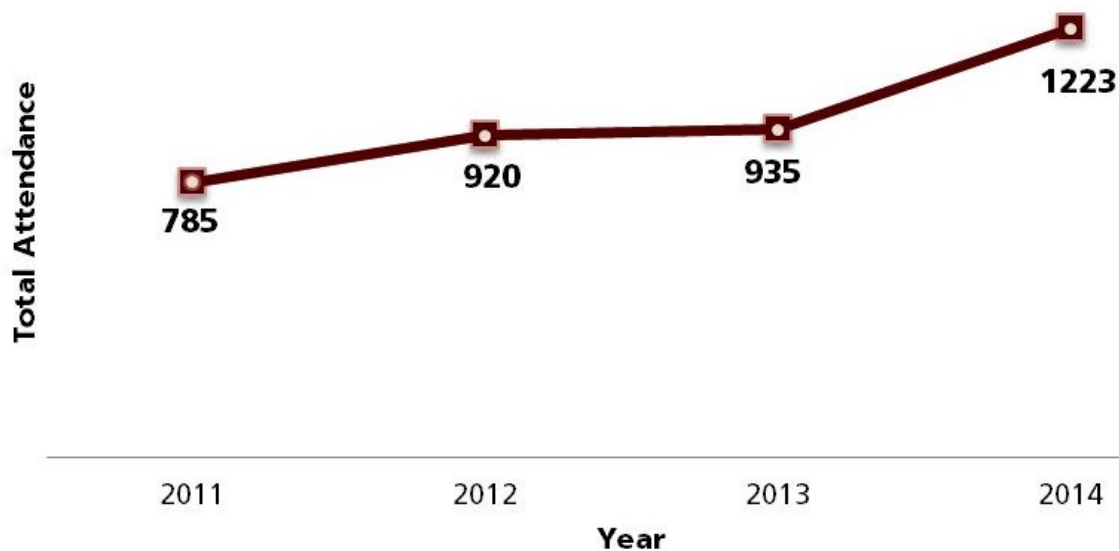

International Student Conference Fall 2014

Attendance Statistics

Overall Attendance

Degree Level

- Undergraduate
- Masters
- PhD
- Non-Degree Seeking

- Faculty/Staff
- New Students
- Current Students
- Guest

Visa Type

- F-1
- J-1
- Other

Fall ISC Attendance Growth

**The Fall 2014 ISC was the
highest attended conference
we have ever had!**

International
Student Conference
August 28, 2014
International Student Services

Session Statistics

Top Sessions Overall

Top Sessions for New Students

Top Sessions for Current Students