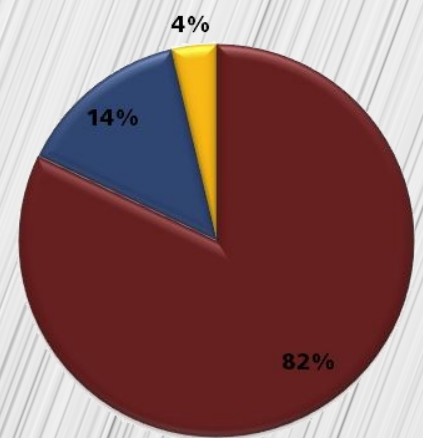

International Student Conference Fall 2014

Attendance Statistics

Overall Attendance

Degree Level

- Undergraduate
- Masters
- PhD
- Non-Degree Seeking

- Faculty/Staff
- New Students
- Current Students
- Guest

Visa Type

- F-1
- J-1
- Other

Fall ISC Attendance Growth

**The Fall 2014 ISC was the
highest attended conference
we have ever had!**

International
Student Conference
August 28, 2014
International Student Services