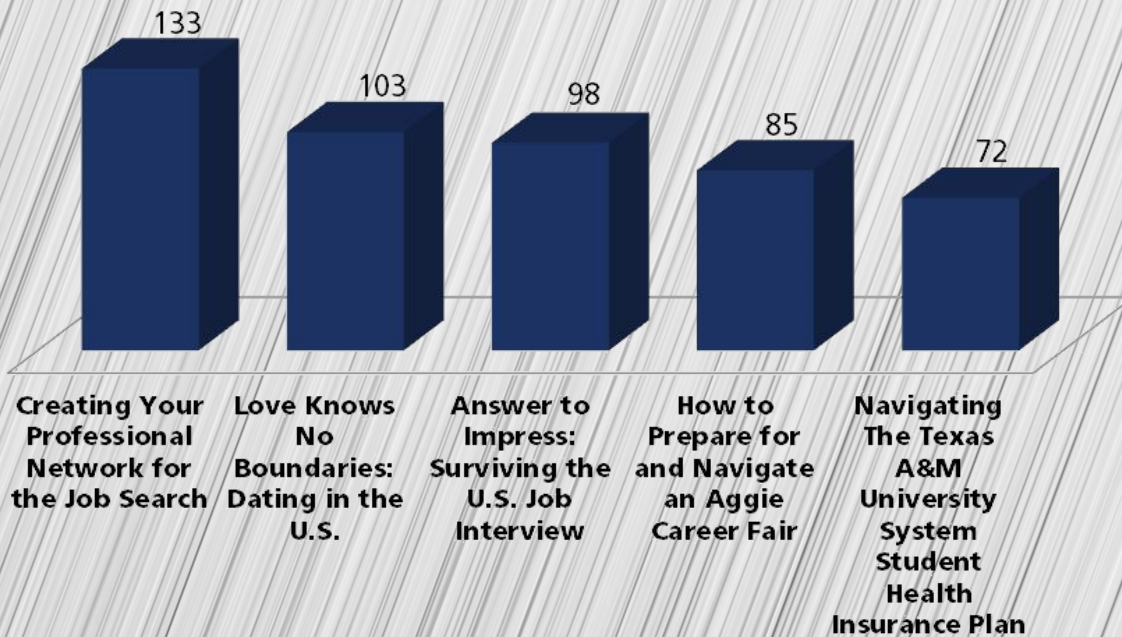

International Student Conference Fall 2014

Attendance Statistics

Overall Attendance

Degree Level

- Undergraduate
- Masters
- PhD
- Non-Degree Seeking

- Faculty/Staff
- New Students
- Current Students
- Guest

Visa Type

- F-1
- J-1
- Other

Fall ISC Attendance Growth

**The Fall 2014 ISC was the
highest attended conference
we have ever had!**

International
Student Conference
August 28, 2014
International Student Services

Session Statistics

Top Sessions Overall

Top Sessions for New Students

Top Sessions for Current Students